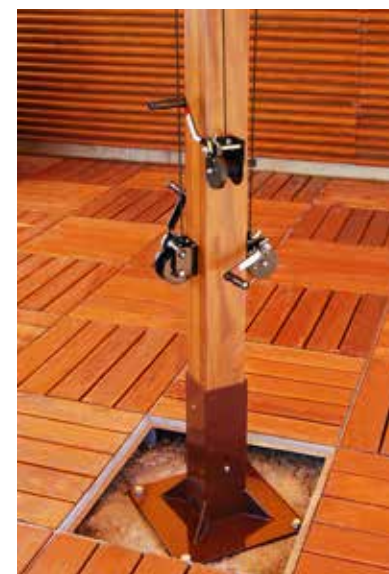

Oblik	Dimenzije (cm)	Baza (kg)
□	500x600	500
	600x600	
	650x650	
	700x700	
□	800x800	750
	900x900	
	1000x1000