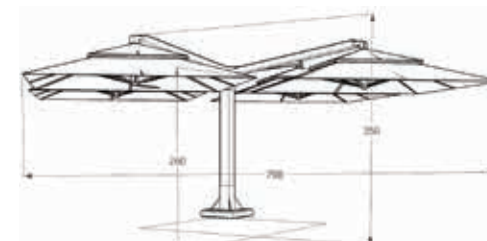

Oblik	Dimenzije (cm)	Baza (kg)
□	500x600	500
	600x600	
	650x650	
	700x700	
□	800x800	750
	900x900	
	1000x1000